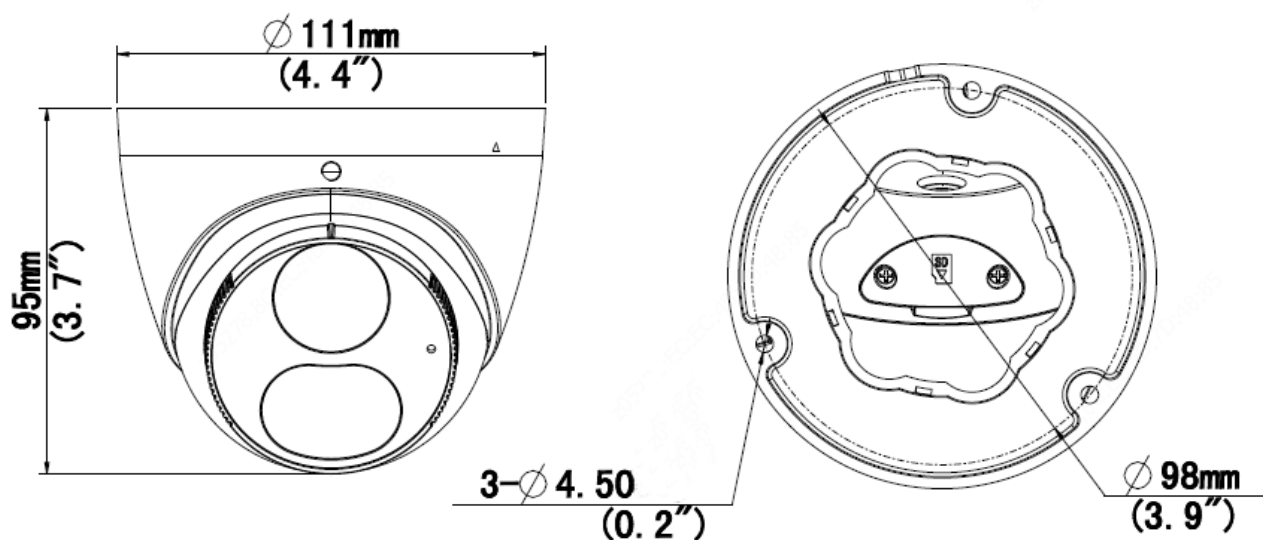

## Specifications

IPC-T1P8-AF28KC					
<b>Camera</b>					
Sensor	1/2.8", 8.0 megapixel, progressive scan, CMOS				
Minimum Illumination	Colour: 0.003Lux (F1.6, AGC ON) 0Lux with IR on				
Day/Night	IR-cut filter with auto switch (ICR)				
Shutter	Auto/Manual, 1 ~ 1/100000s				
Adjustment angle	Pan: 0° ~ 360°	Tilt: 0° ~ 90°		Rotate: 0° ~ 360°	
WDR	120dB				
S/N	>56dB				
<b>Lens</b>					
Lens	2.8mm@F1.6				
Angle of View (H)	106.7°				
Angle of View (V)	57.1°				
Angle of View (O)	115.7°				
<b>DORI</b>					
DORI Distance	Lens	Detect(m)	Observe(m)	Recognize(m)	Identify(m)
	2.8mm	86.9	34.8	17.4	8.7
<b>Illuminator</b>					
IR Range	Up to 30m (98ft) IR range				
Wavelength	850nm				
IR On/Off Control	Auto/Manual				
<b>Video</b>					
Video Compression	Ultra 265,H.265, H.264, MJPEG				
H.264 code profile	Baseline profile, Main Profile				
Frame Rate	Main Stream: 8MP (3840*2160), Max 20fps; 5MP (3072*1728), Max 30fps; 4MP (2560*1440), Max 30fps; 1080P (1920*1080), Max 30fps; Sub Stream: 1080P (1920*1080), Max 30fps;720P (1280*720), Max 30fps; 640*360,Max 30fps; D1 (720*576), Max 30fps; 2CIF (704*288), Max 30fps; CIF (352*288), Max 30fps; Third Stream: D1 (720*576), Max 30fps; 640*360,Max 30fps; 2CIF (704*288), Max 30fps; CIF (352*288), Max 30fps;				
Video Bit Rate	128 Kbps~16 Mbps				
U-code	Supported				
ROI	Up to 8 areas				
Video Stream	Triple streams				
OSD	Up to 8 OSDs				
Privacy Mask	Up to 4 areas				
<b>Image</b>					
White Balance	Auto/Outdoor/Fine Tune/Sodium Lamp/Locked/Auto2				
Image Setting	Image rotation, brightness, saturation, contrast, sharpness, gain adjustable by web browser				
Digital noise reduction	2D/3D DNR				
Smart IR	Supported				
Flip	Normal/Vertical/Horizontal/180°/90°Clockwise/90°Anti-clockwise				

## Dimensions